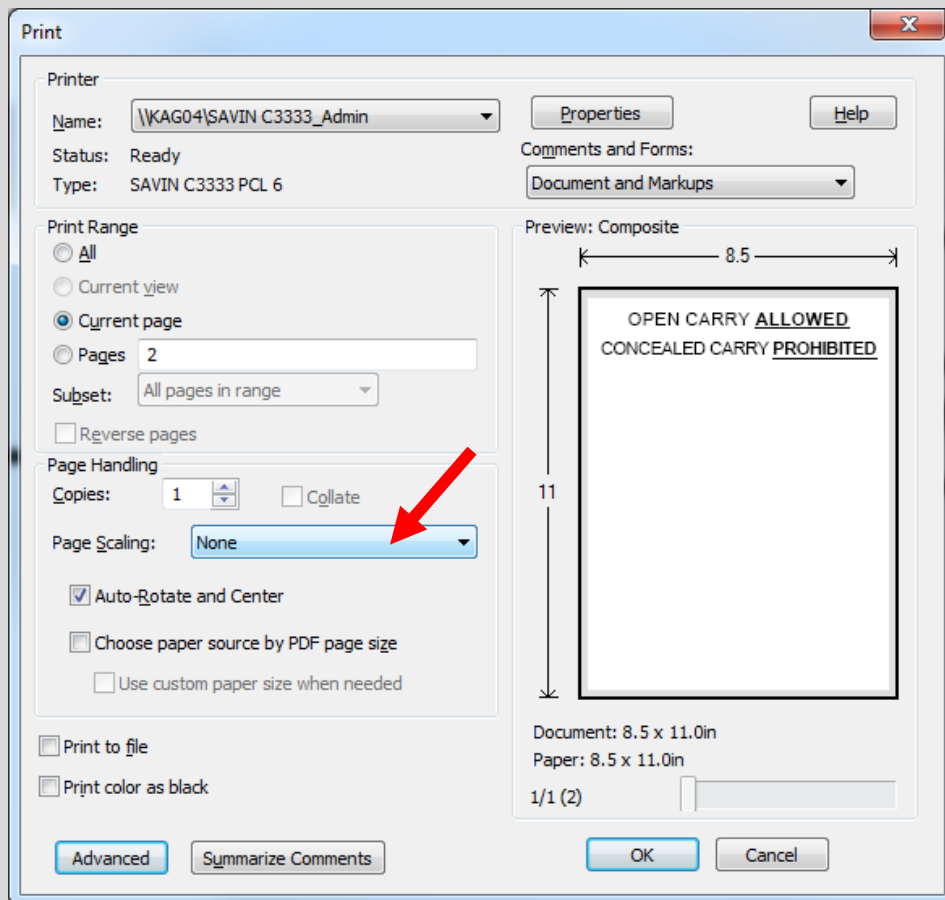

For Currently Posted Buildings
The following text may be printed and posted immediately
above existing approved signs to allow open carry, but
prohibit concealed carry.

The text shall be posted at least 1 inch,
but not more than 2 inches above the graphic.

PRINTING INSTRUCTIONS

To ensure that the text prints at the size required by the regulation, in the PDF print dialog window, be sure that **“Page Scaling”** is set to **“None.”**